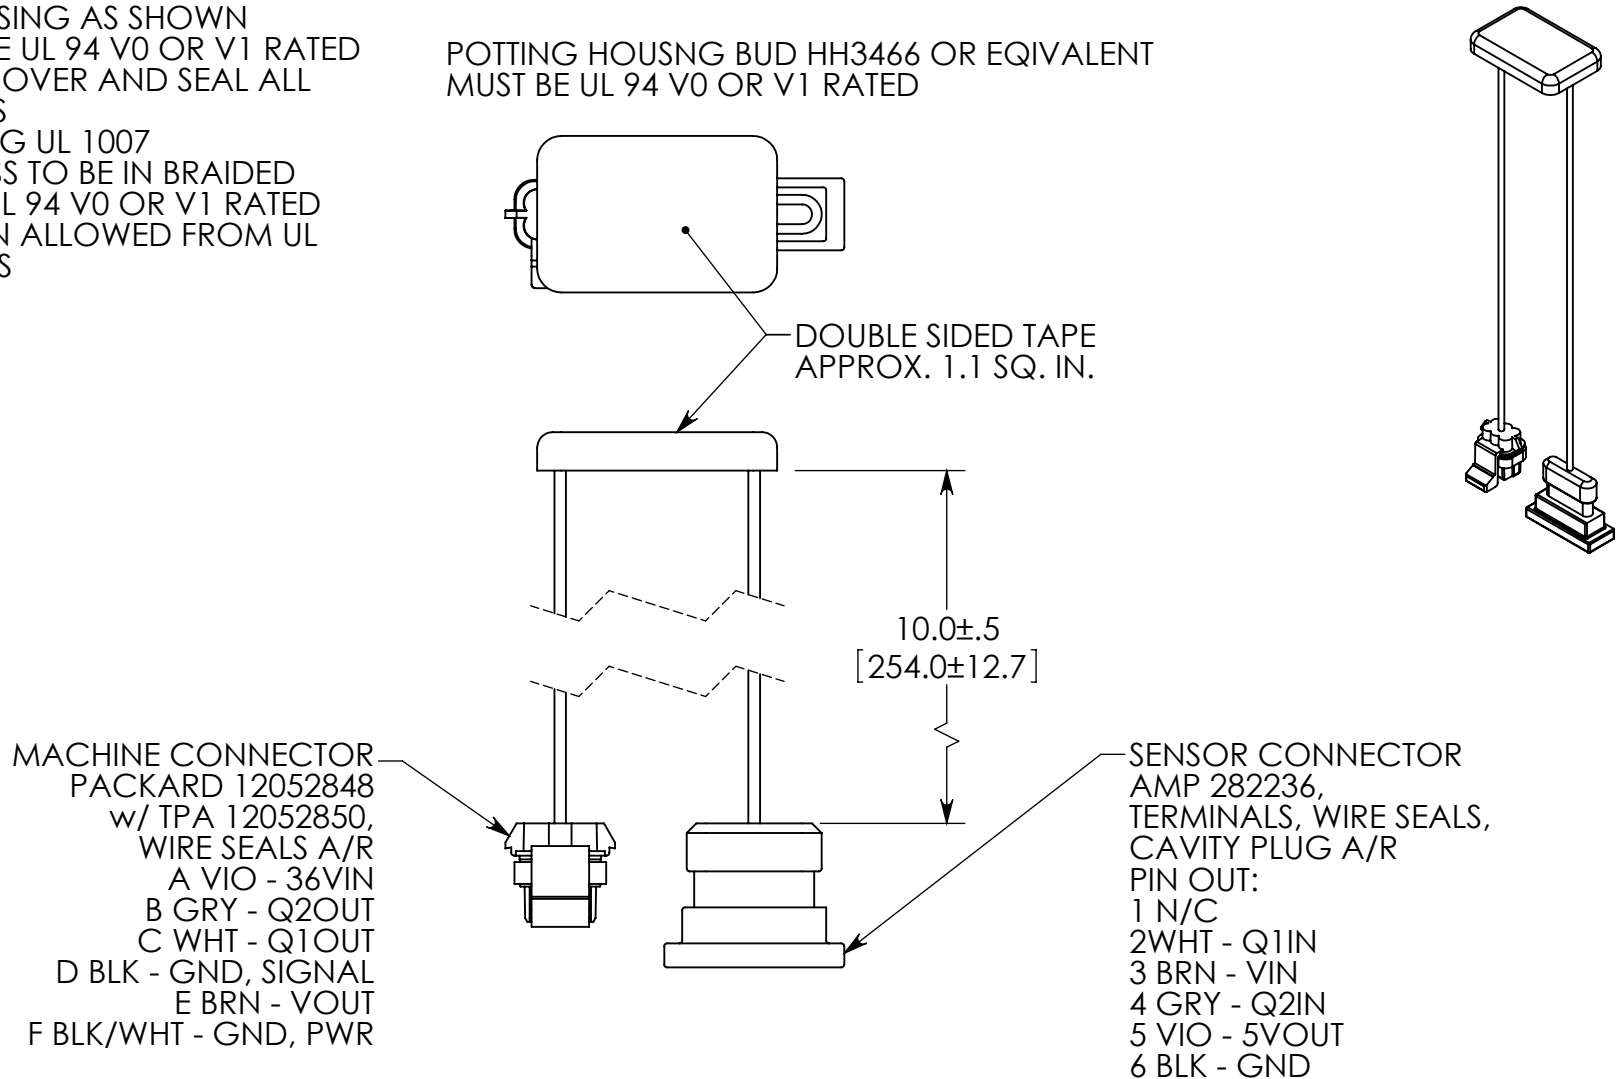

NOTES:

1. POTTING HOUSING AS SHOWN
2. POTTING TO BE UL 94 V0 OR V1 RATED
3. POTTING TO COVER AND SEAL ALL COMPONENTS
4. WIRING 18AWG UL 1007
5. EACH HARNESS TO BE IN BRAIDED LOOM 125C UL 94 V0 OR V1 RATED
6. NO DEVIATION ALLOWED FROM UL REQUIREMENTS

POTTING HOUSNG BUD HH3466 OR EQUIVALENT  
MUST BE UL 94 V0 OR V1 RATED

UNITS IN inch [millimeter]

PART #  
**5023**